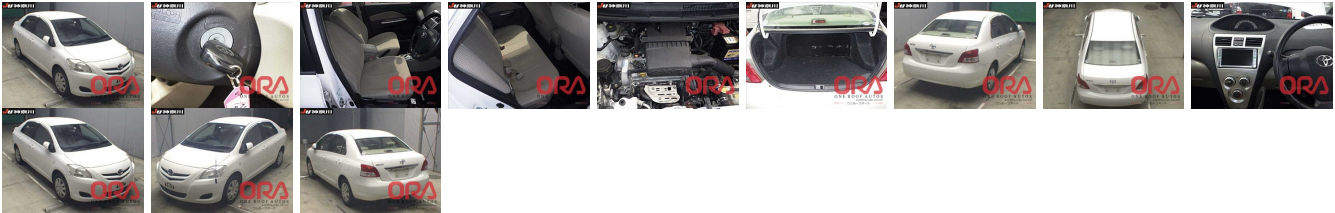

## Vehicle Information

ORA 1012

TOYOTA

First Registration Year: 2008-10  
 Manufacture Year: 2008-10

**Model:** BELTA X      **Chassis No:** SCP92-1067\*\*\*      **Transmission:** Automatic      **Exterior:**  
**Grade:** 4.5      **Engine:**      **Mileage:** 56,700      **Interior:**  
**Fuel:** Petrol      **Seats:** 5      **Engine Capacity:** 1,300  
**Drive Train:** 2WD      **Color:** WHITE

## Vehicle Options:

Pwr Steering	Pwr Wind	Pwr Mirrors	Center Lock
Air Cond	Reverse Camera	Pwr Slide Door	Easy Closer
Cruise Control	ABS	Air Bag	Fog Lamps
HID Head Lamps	LED Head Lamps	Spare Key	Remote Key
Push Start	Seat Heater	Pwr Seat	Leather Seat
Floor Mat	Sun Roof	Alloy Wheels	Grill Guard
Rear Wiper	Rear Spoiler	Stereo	Navi/TV
Car CD	Car MD	AUX	Spare Tire
Spare Tire Case	Puncture Repairing Kit	Tool	Jack
Operators Manual	Maint. Record		